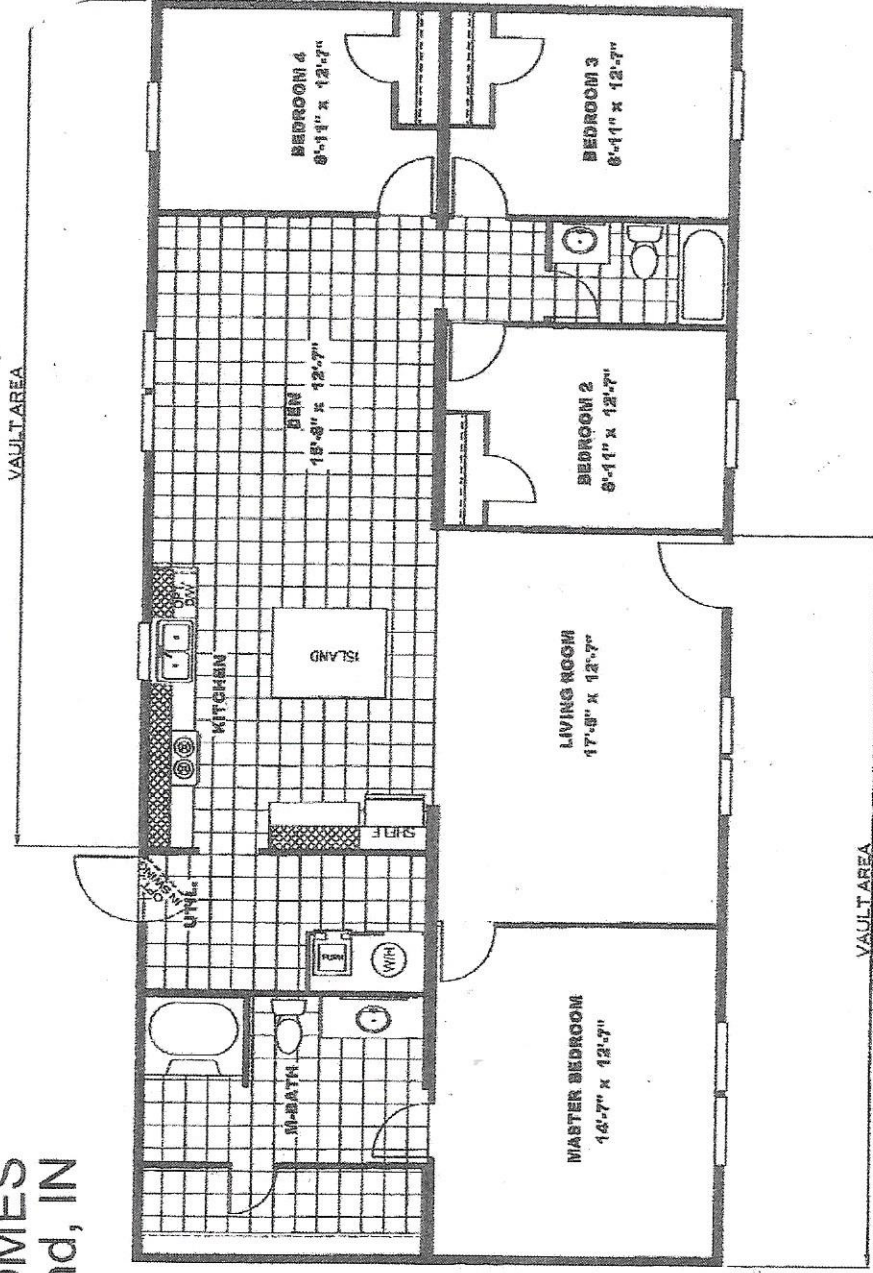

FACTORY SELECT

D&J HOMES  
Richmond, IN

800-695-3451

~~THE HISTON~~  
*The marvel*

PRICE AS SHOWN

\$59,045.00

28x56 1,512 Sq. Ft.

Model#: TRU28564A