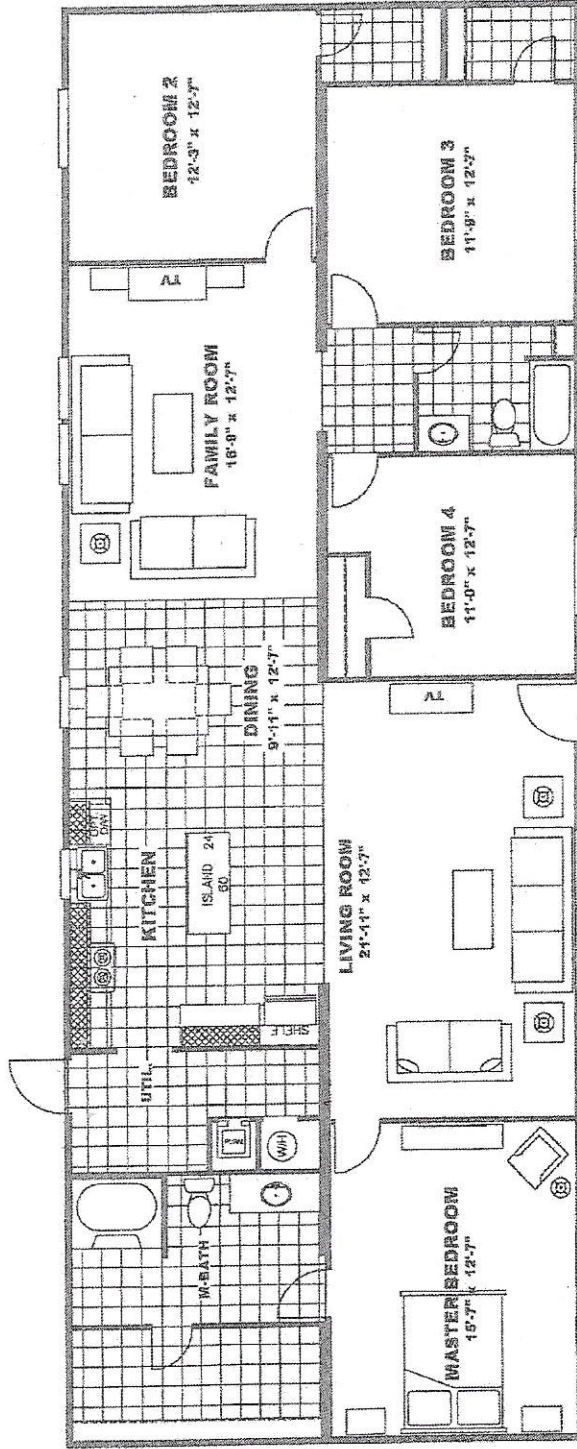

FACTORY SELECT

**TRUMH**

D&J HOMES 800-695-3451

Richmond, IN

PRICE AS SHOWN \$65,385.00

*The Wonder*

~~THE STEAK~~

Recommended Furniture Layout

1,944 sq. ft. 28x72

4 Bedroom WALK IN CLOSETS